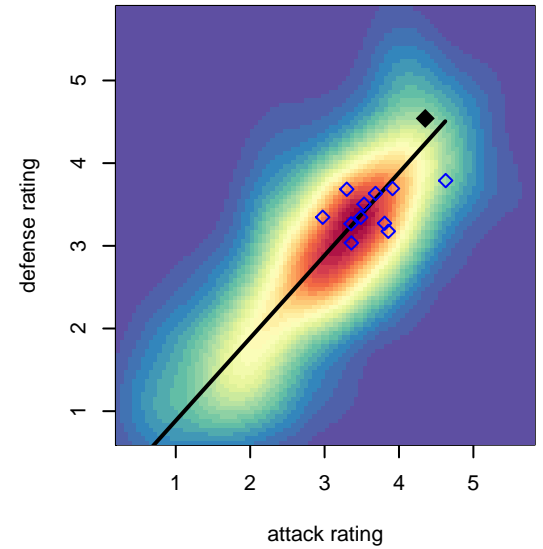

# Spokane Sounders A G01

Spokane SC Shadow  
Spokane, WA  
G01 total strength=2083  
attack=77.73 defense=93.78  
spr league = Win RCL G01 Div 1

alt names used:

Venues played:  
2016 Win RCL G01 Div 1  
2016 PacNW Winter Classic Premier U16  
2016 WYS Championship G01

**Spokane Sounders A G01**  
Dots are actual minus expected GF (blue circles) and GA (red triangles).  
Blue line is smoothed change in attack strength. Red is smoothed change in defense strength.

**attack and defense variance (black dot)  
relative to other teams  
and top 10 in region**

**attack and defense rating  
relative to others at age  
and all opponents in last 13 months**

**attack and defense rating  
relative to others at age  
and all opponents in last 13 months**

**Performance relative to 13 month average**

**Performance relative to 13 month average**

Distribution of opponents  
 Red = Lose zone, Blue = Win zone, Green = Even  
 Black line separates win/lose zones

lot. A=Neither has attack advantage, B=Opponent has both attack and defense advantage, C=Opponent has both attack and defense disadvantage, D=Both have