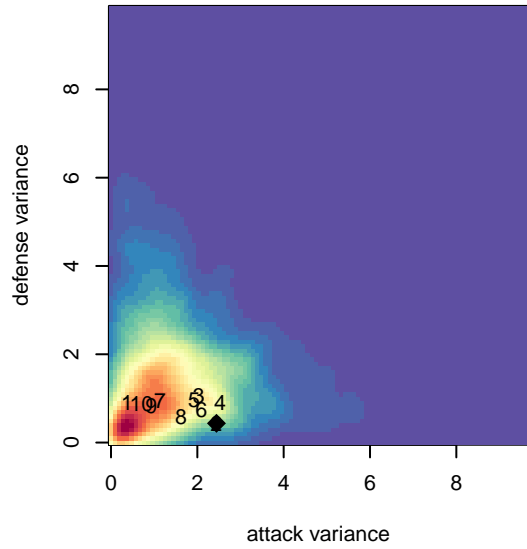

# Spokane Sounders A G01

Spokane SC Shadow  
Spokane, WA  
G01 total strength=2083  
attack=77.73 defense=93.78  
spr league = Win RCL G01 Div 1

alt names used:

Venues played:  
2016 Win RCL G01 Div 1  
2016 PacNW Winter Classic Premier U16  
2016 WYS Championship G01

**Spokane Sounders A G01**  
Dots are actual minus expected GF (blue circles) and GA (red triangles).  
Blue line is smoothed change in attack strength. Red is smoothed change in defense strength.

**attack and defense variance (black dot)  
relative to other teams  
and top 10 in region**

**Performance relative to 13 month average**

Distribution of opponents  
 Red = Lose zone, Blue = Win zone, Green = Even  
 Black line separates win/lose zones

lot. A=Neither has attack advantage, B=Opponent has both attack and defense advantage, C=Opponent has both attack and defense disadvantage, D=Both have