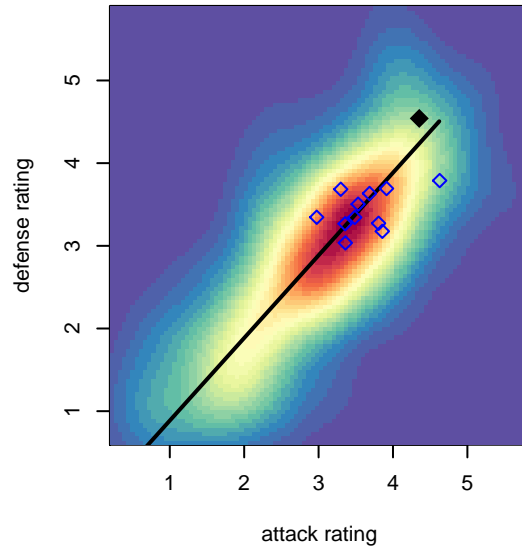

# Spokane Sounders A G01

Spokane SC Shadow  
Spokane, WA  
G01 total strength=2083  
attack=77.73 defense=93.78  
spr league = Win RCL G01 Div 1

alt names used:

Venues played:  
2016 Win RCL G01 Div 1  
2016 PacNW Winter Classic Premier U16  
2016 WYS Championship G01

**Spokane Sounders A G01**  
Dots are actual minus expected GF (blue circles) and GA (red triangles).  
Blue line is smoothed change in attack strength. Red is smoothed change in defense strength.

**attack and defense variance (black dot)  
relative to other teams  
and top 10 in region**

**attack and defense rating  
relative to others at age  
and all opponents in last 13 months**

**attack and defense rating  
relative to others at age  
and all opponents in last 13 months**

**Performance relative to 13 month average**

**Performance relative to 13 month average**

Distribution of opponents  
 Red = Lose zone, Blue = Win zone, Green = Even  
 Black line separates win/lose zones

lot. A=Neither has attack advantage, B=Opponent has both attack and defense advantage, C=Opponent has both attack and defense disadvantage, D=Both have